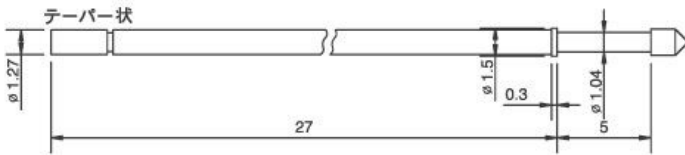

SY SERIES (ONE PIECE TYPE)

- 可能最小ピッチ 1.8mm
- MINIMUM PITCH 2.0mm
- 2.54mm

スプリング圧 SPRING FORCE

	I	2/3 TRAVEL	F
	0.196N(20g)	1.079N(110g)	1.569N(160g)