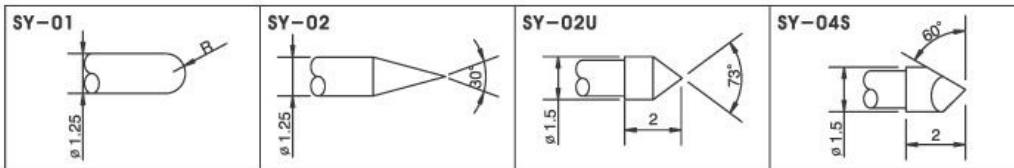

スプリング圧 SPRING FORCE

	I	2/3 TRAVEL	F
	0.392N(40g)	0.981N(100g)	1.275N(130g)