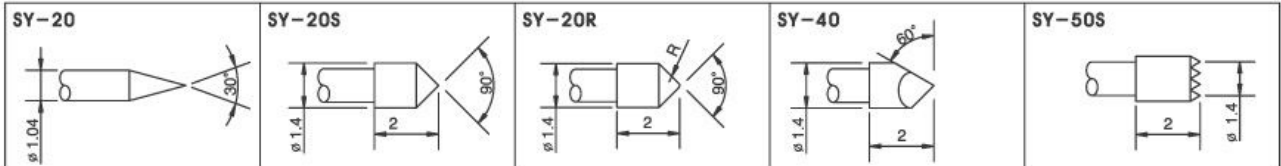

SY SERIES (ONE PIECE TYPE)

- 可能最小ピッチ 1.8mm
- MINIMUM PITCH 2.0mm
- 2.54mm

スプリング圧 SPRING FORCE

	I	2/3 TRAVEL	F
	0.196N(20g)	1.079N(110g)	1.569N(160g)