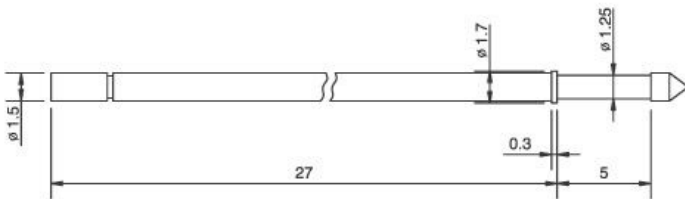

スプリング圧 SPRING FORCE

	I	2/3 TRAVEL	F
	0.392N(40g)	0.981N(100g)	1.275N(130g)